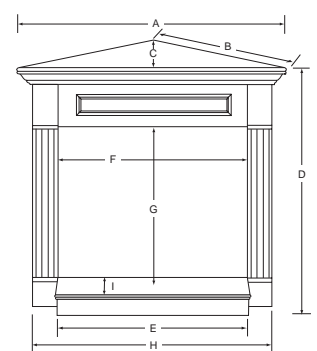

DBX and DFX

To avoid personal injury or property damage, the product described by this brochure must be installed, operated and maintained in strict compliance with the instructions packaged with the product and all applicable building or fire codes. Contact local building or fire officials about restrictions and installation inspection requirements. All photographs and drawings on this brochure are for illustrative purposes only and are not intended for, nor should they be used as a substitute for the instructions packaged with the unit. Appearance and specifications of the product are subject to change without notice.

© 2004 Monessen Hearth Systems, Inc.

WoodSurrounds-MHS6705

Sold by: