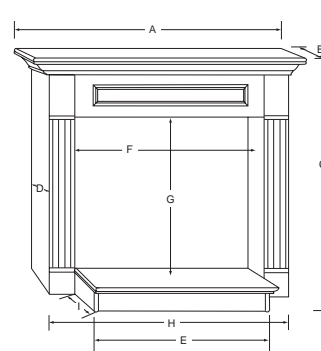

SPECIFICATIONS

Product Specifications

Wall Cabinet Surrounds and Hearths

Product	Model #		A	B	C	D	E	F	G	H	I	J
	Surround	Hearth										
GCUF32, DFS32, BDV400	WSGC32	WHGC32	58"	21-1/8"	48"	17-1/4"	50-1/2"	38"	35-7/8"	58"	21-3/8"	5"
GCUF36, DFS36, BDV500, 3000, EF500	WSGC36	WHGC36	62"	25-1/2"	48-1/4"	21-3/4"	54-3/8"	42"	35-3/4"	61-1/4"	25-1/2"	5"
MCUF36, MCFS36, LCUF36, SDV500	WS500	WH500	64-1/2"	25-1/2"	53"	22"	58-1/4"	42"	40-3/4"	65"	25-1/2"	5"
DHH	WSHH*	-	37-1/2"	10-1/4"	36-3/4"	9-3/8"	34-1/4"	24-1/4"	23-1/4"	36"	12-1/2"	-
DBX24, DFX24	WSH24*	-	38-1/8"	14-7/8"	38"	13-3/4"	35-5/8"	24-3/4"	26-5/8"	26-1/4"	18"	-
DFX32	WSH32*	-	52"	16-3/4"	48-1/4"	13"	44-5/8"	32-3/4"	30-7/8"	34-1/8"	19"	-
BDV300	WSGC30	WHGC30	52-1/2"	21-1/8"	45-1/2"	17-3/4"	46-1/8"	33-5/8"	32-3/8"	52-1/2"	21-1/8"	4-1/2"

Corner Cabinet Surrounds and Hearths

Product	Model #		A	B	C	D	E	F	G	H	I	J	K	L
	Surround	Hearth												
GCUF32, DFS32, BDV400	CSGC32	CHGC32	62-1/4"	44-1/8"	35-1/2"	6-1/4"	48-1/4"	38"	35-7/8"	21-3/4"	5"	6"	62-3/8"	62-1/2"
DFS36, BDV500, EF500	CSGC36	CHGC36	66-1/4"	47"	37-1/2"	6-1/4"	48-1/4"	41-7/8"	35-7/8"	21-3/4"	5"	6"	63-3/8"	66-1/2"
DHH	CSHH*	-	43-1/8"	30-1/2"	25"	5-7/8"	36-3/4"	24-1/4"	23-1/4"	31-1/2"	42-1/4"	8"	8-1/2"	-
DBX24, DFX24	CSH24*	-	46"	32-1/2"	26-3/4"	38"	26-1/4"	24-3/4"	26-5/8"	36"	13-3/4"	-	-	-
DFX32	CSH32*	-	56-3/8"	40"	32-5/8"	48-1/4"	34-1/8"	32-3/4"	30-7/8"	43-1/4"	18-5/8"	-	-	-
BDV300	CSGC30	CHGC30	56-3/8"	40-3/4"	33"	48-1/4"	45-1/4"	33-5/8"	32-3/8"	20"	4-1/4"	5-3/4"	57-3/4"	57-3/4"

Mantel Cap and Hearth Base for Peninsula Fireboxes

Product	Model #		A	B	C	D	E	F	G
	Mantel Cap	Hearth Base							
GPF36, 624DVPF	SGP36	HGP36	48"	26"	7-1/8"	34-3/8"	5"	47-5/8"	30"

* Surround with hearth included.

MONESSEN
HEARTH SYSTEMS

149 Cleveland Drive • Paris, Kentucky 40361

www.monessenhearth.com

DBX and DFX