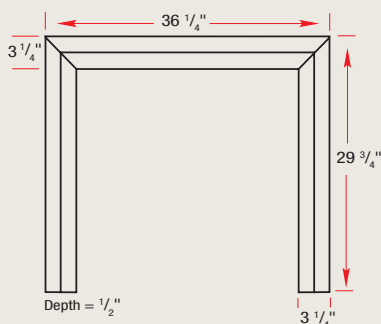

*Available for Purifire models only.

BF45ST firebox with bi-fold look glass door kit (BFD00R45BLKSM) and stainless steel 3-piece trim (BFKIT45SS).

Specifications

Model	Description	Weight (lb/kg)
3-Piece Decorative Surround Trim Kits		
BFKIT33BLK	Black - 36 1/4" W x 29 3/4" H x 1/2" D	2.4 / 1.1
BFKIT39BLK	Black - 42 1/4" W x 33 3/4" H x 1/2" D	2.4 / 1.1
BFKIT45BLK	Black - 46 1/4" W x 33 3/4" H x 1/2" D	2.4 / 1.1
BFKIT33SS	Stainless Steel - 36 1/4" W x 29 3/4" H x 1/2" D	2.4 / 1.1
BFKIT39SS	Stainless Steel - 42 1/4" W x 33 3/4" H x 1/2" D	2.4 / 1.1
BFKIT45SS	Stainless Steel - 46 1/4" W x 33 3/4" H x 1/2" D	2.4 / 1.1

Glass Door Kits

BFD00R33BLKSM	Single pane, bi-fold look glass door with black accents	12 / 5.4
BFD00R39BLKSM	Single pane, bi-fold look glass door with black accents	12 / 5.4
BFD00R45BLKSM	Single pane, bi-fold look glass door with black accents	12 / 5.4
BFGLASS33BLK	Single pane, tamperproof glass door	12 / 5.4
BFGLASS39BLK	Single pane, tamperproof glass door	12 / 5.4

Swing Door Kits

BFSD00R33BLK	Glass swing doors with black accents	17 / 7.7
BFSD00R39BLK	Glass swing doors with black accents	17 / 7.7

Trim Dimensions for 33"

Trim Dimensions for 39"

Trim Dimensions for 45"