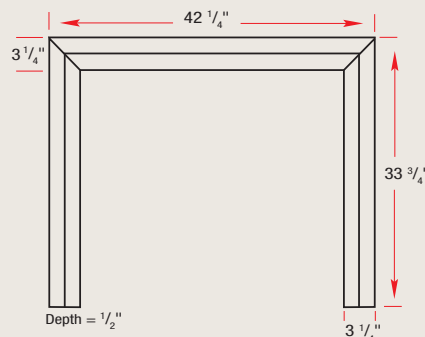

*Available for Purifire models only.

BF45ST firebox with bi-fold look glass door kit (BFD00R45BLKSM) and stainless steel 3-piece trim (BFKIT45SS).

Specifications

Model	Description	Weight (lb/kg)
3-Piece Decorative Surround Trim Kits		
BFKIT33BLK	Black - 36 1/4" W x 29 3/4" H x 1/2" D	2.4 / 1.1
BFKIT39BLK	Black - 42 1/4" W x 33 3/4" H x 1/2" D	2.4 / 1.1
BFKIT45BLK	Black - 46 1/4" W x 33 3/4" H x 1/2" D	2.4 / 1.1
BFKIT33SS	Stainless Steel - 36 1/4" W x 29 3/4" H x 1/2" D	2.4 / 1.1
BFKIT39SS	Stainless Steel - 42 1/4" W x 33 3/4" H x 1/2" D	2.4 / 1.1
BFKIT45SS	Stainless Steel - 46 1/4" W x 33 3/4" H x 1/2" D	2.4 / 1.1

Swing Door Kits

BFSD00R33BLK	Glass swing doors with black accents	17 / 7.7
BFSD00R39BLK	Glass swing doors with black accents	17 / 7.7

Trim Dimensions for 33"

Trim Dimensions for 39"

Trim Dimensions for 45"